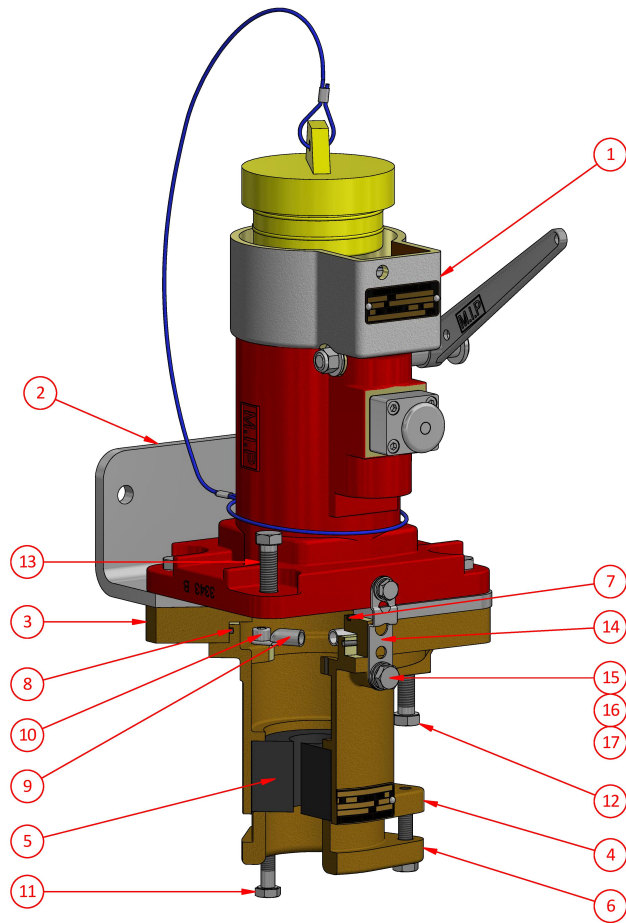

Receptacle Quick Release Gland & Bracket
AV434BQR3

425 Amp Series

3300V

Weight 34kg
Dimensions L 390mm W 340mm H 340mm
Compliance Explosion protected to AS/NZS1299 & IEC60079 Series
Materials Manganese Bronze / Brass / PTFE
IP Rating IP66/68

Ordering Procedure

1. 1 Select complete Receptacle Gland & Bracket from Table 1
2. 2 Select Phase Thimble from Table 2 (3 Required)
3. 3 Select Grommet from Table 3

Table 1

Part Number	Description	Colour
AV434BQR3	3300V Restrained Receptacle Quick Release Gland & Bracket	Red/Silver

Table 2

Phase Thimble - c/w screw AH151026 & O-ring AI019017

Part Number	CSA	ID mm	Utilux Die No.
F-4606-1	35	8.4	38-92 Cu
F-4606-2	50	9.5	38-104 Cu
F-4606-3	70	11.2	38-115 Cu
F-4606-4	95	13.4	38-142 Cu
F-4606-5	120	15.5	38-165 Cu
F-4606-6	150	16.3	38-183 Cu
F-4606-7	185	18.4	38-200 Cu
F-4606-8	185	21.0	38-210 Cu

Table 3

Neoprene Grommets

Part Number	Cable Acceptance
3054-25	22.0-25.0
3054-31	24.0-31.0
3054-35	30.0-35.0
3054-38	34.0-38.0
3054-41	37.0-41.0
3054-45	40.0-45.0
3054-47	44.0-47.0
3054-51	46.0-51.0
3054-54	50.0-54.0
3054-57	53.0-57.0
3054-60	56.0-60.0
3054-64	59.0-64.0
3054-67	63.0-67.0
3054-70	66.0-70.0
3054-73	69.0-73.0
3054-76	72.0-76.0

Spare Parts

#	Part Number	Description
1	AG434BQR	3300V Restrained Receptacle Quick Release
2	AV3	Mounting Bracket
3		Spacer Plate c/w O-ring AI019042
4	F-4088T	No. 3 TRS Cable Gland to suit 22.0-76.0mm O.D. Cable
5	See Table 3	Neoprene Grommet
6	3576B	Clamping Cap
7	AI019042	O-ring ID 101.19 x sect. 3.53
8	AI019010	O-ring ID 120.24 x sect. 3.53
9	AH017206	Earth Lug
10	AH115093	Screw M8 x 15 skt. head
11	AH113116S	Screw M10 x 50 hex. head
12	AH113134	Screw M12 x 35 hex. head
13	AH113135	Screw M12 x 50 hex. head
14	201-264-1	Earth Strap
15	AH113111	Screw M10 x 16 hex. head
16	AH151011	Spring Washer M10
17	AH150011	Washer M10

NB: See AG434BQR Page for Receptacle Spare Parts