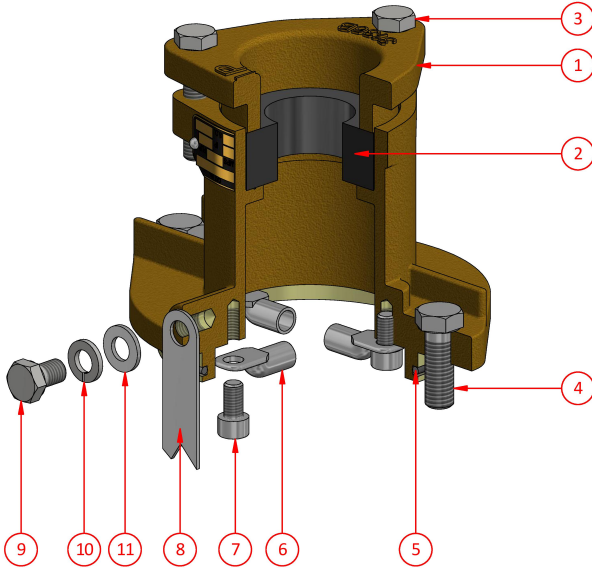

TRS Cable Gland
F-4087T

No.2 to No.5 Glands

To suit Series B, C & D Couplers

Ordering Procedure

- 1 Select complete Gland from Table 1
- 2 Select Grommet from Table 2

Table 1

Part Number	Description
F-4087T	No. 2 TRS Cable Gland to suit 21.0-54.0mm O.D. Cable

Table 2

Neoprene Grommets	
Part Number	Cable Acceptance mm
3137-25	21.0-25.0
3137-28	24.0-28.0
3137-32	27.0-32.0
3137-35	31.0-35.0
3137-38	34.0-38.0
3137-41	37.0-41.0
3137-44	40.0-44.0
3137-48	43.0-48.0
3137-51	47.0-51.0
3137-54	50.0-54.0

Spare Parts

#	Part Number	Description
1	3136B	Clamping Cap
2	See Table 2	Neoprene Grommet
3	AH113116S	Screw M10 x 50 hex. head
4	AH113134	Screw M12 x 35 hex. head
5	A1019010	O-ring ID 120.24 x sect. 3.53
6	AH017206	Earth Lug
7	AH115111	Screw M8 x 12 skt. head
8	201-264-2	Earth Strap
9	AH113111	Screw M10 x 16 hex. head
10	AH151011	Spring Washer M10
11	AH150011	Washer M10

Weight 6.5kg
Dimensions L 170mm W 170mm H 230mm
Compliance Explosion protected to IEC60079 Series
Materials Manganese Bronze
IP Rating IP66/68

CMi Head Office NSW | (02) 9807 6155 | F3, 3-29 Birnie Ave, Lidcombe, NSW, 2141 | nswsales@cmielectrical.com.au
CMi QLD-Brisbane
 (07) 3863 0749
 485A Zillmere Road,
 Zillmere QLD 4034
 southqdsales@cmielectrical.com.au